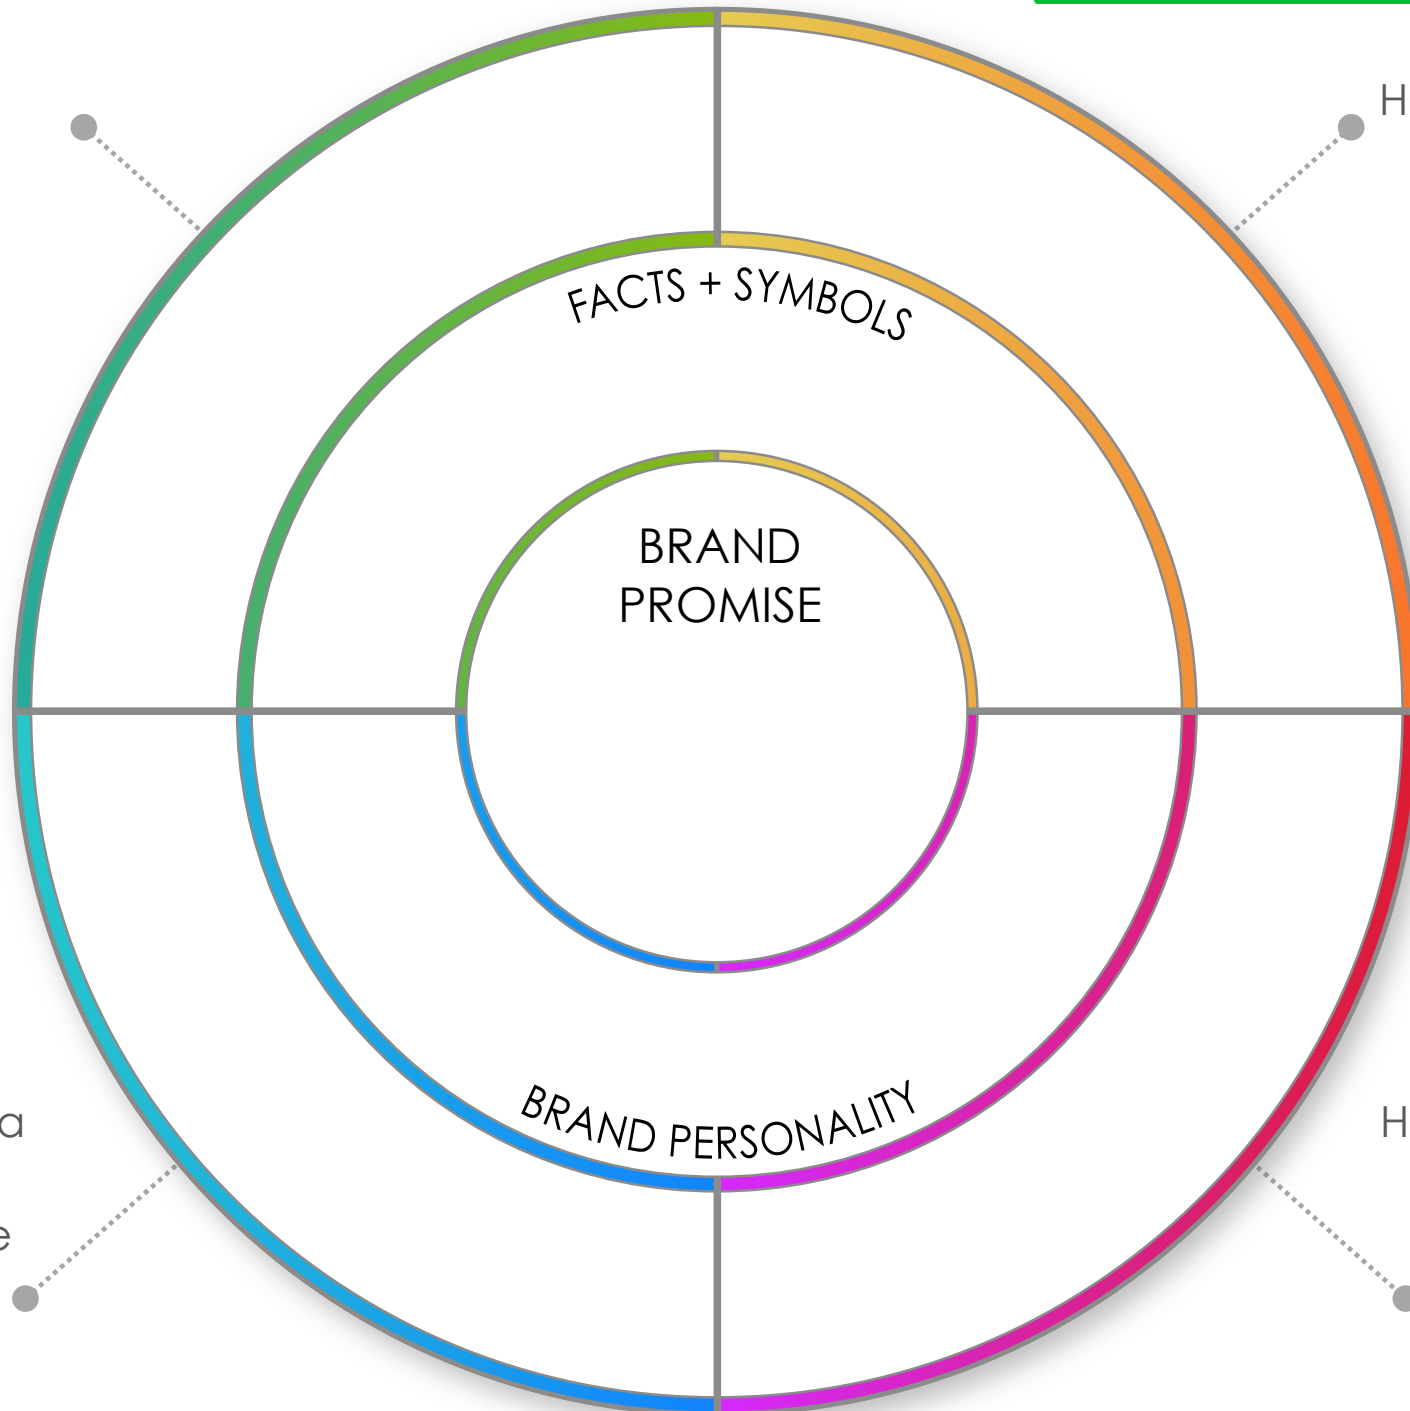

BRAND ESSENCE WHEEL TEMPLATE

Try Smartsheet for FREE

What does the product do for the customer?

How does the brand make customers feel?

How would a customer describe the product?

How does the brand make customers look?